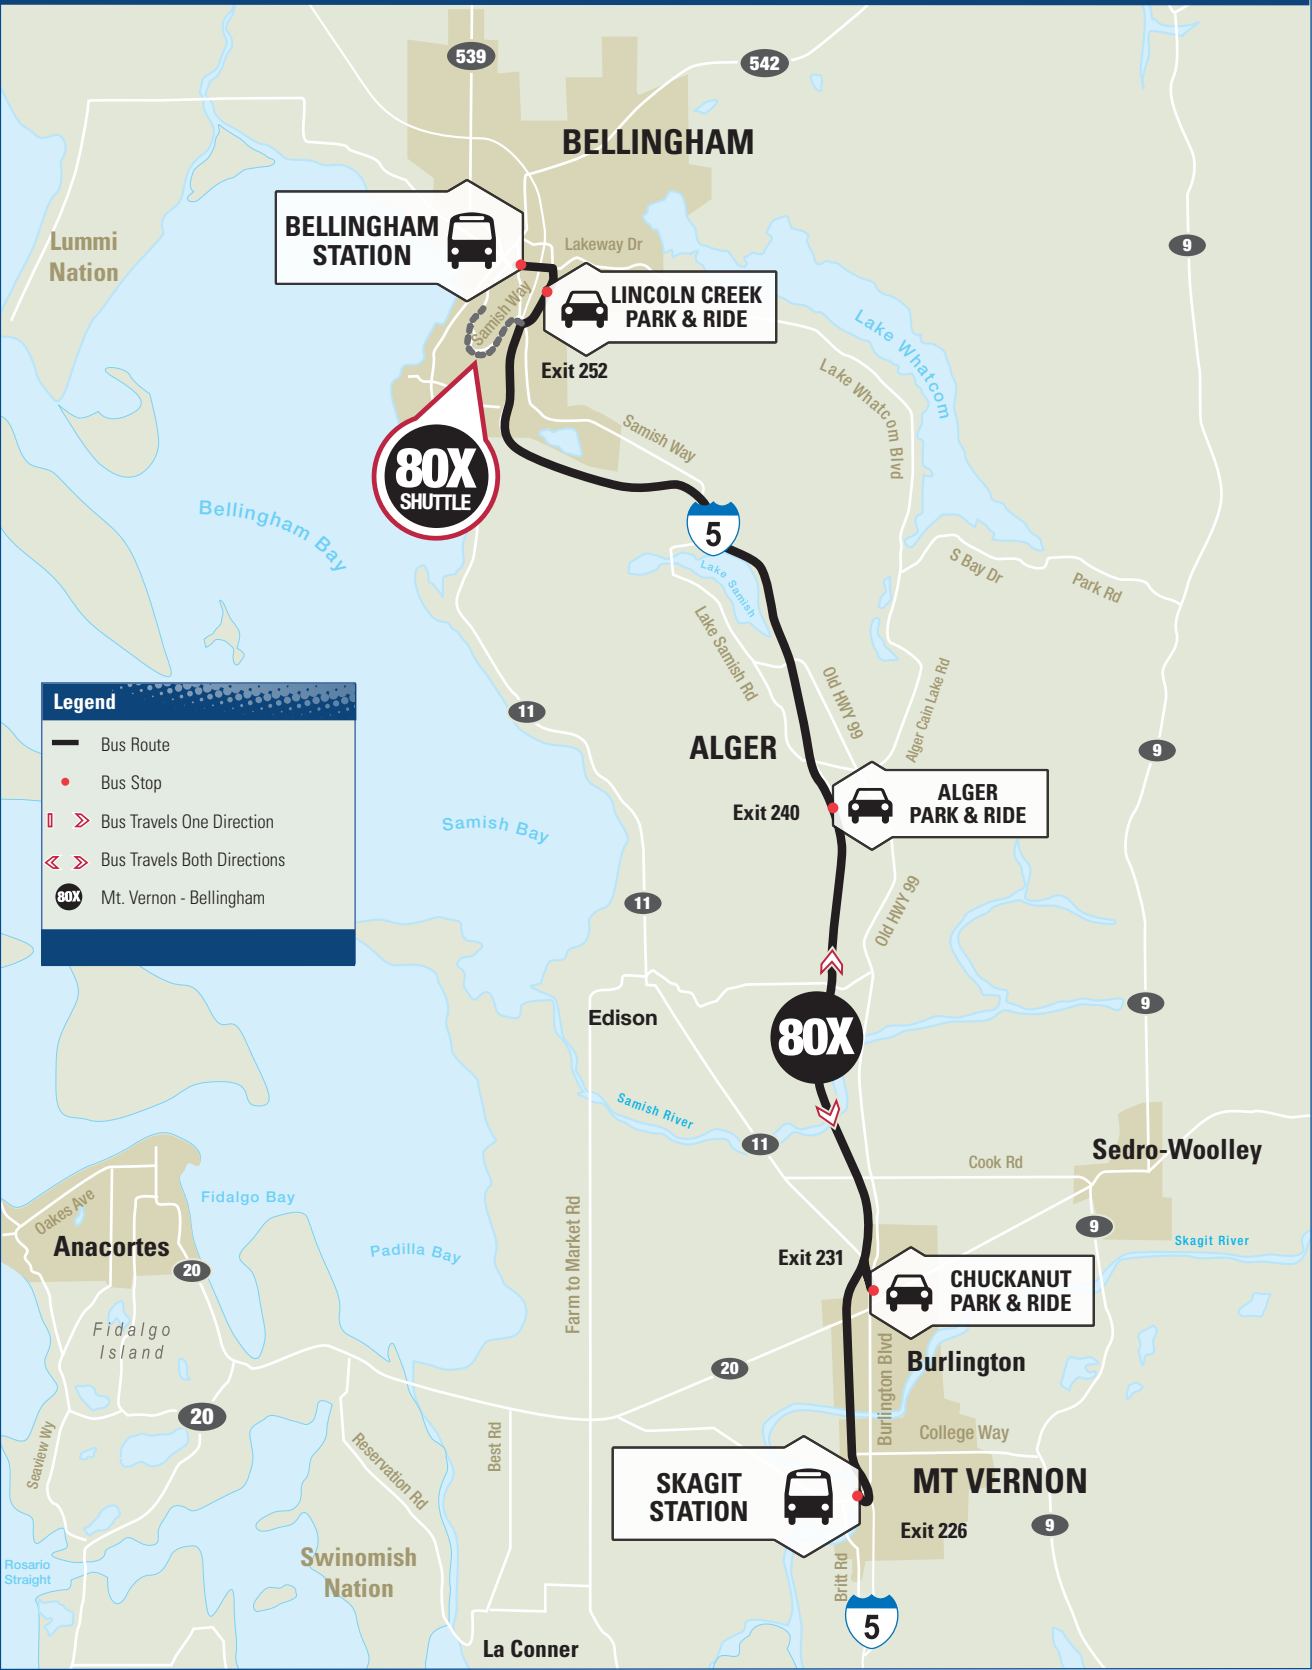

Skagit County / Mt. Vernon – Route 80X

Legend

- Bus Route
- Bus Stop
- >> Bus Travels One Direction
- << — Bus Travels Both Directions
- 80X Mt. Vernon - Bellingham