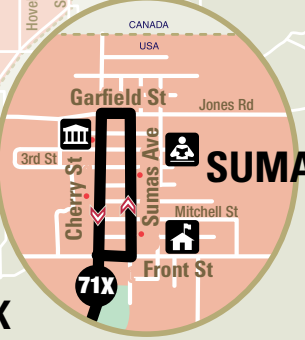

CANADA
U.S.A.

SUMAS

Lynden

EVERSON

NOOKSACK

SHADED AREA = FLEX SERVICE AREA

Sea Mar Health Clinic

WHATCOM COMMUNITY COLLEGE

CORDATA STATION AND PARK & RIDE

BELLINGHAM

Deming

Van Zandt

Bellis Fair Mall

5

539

546