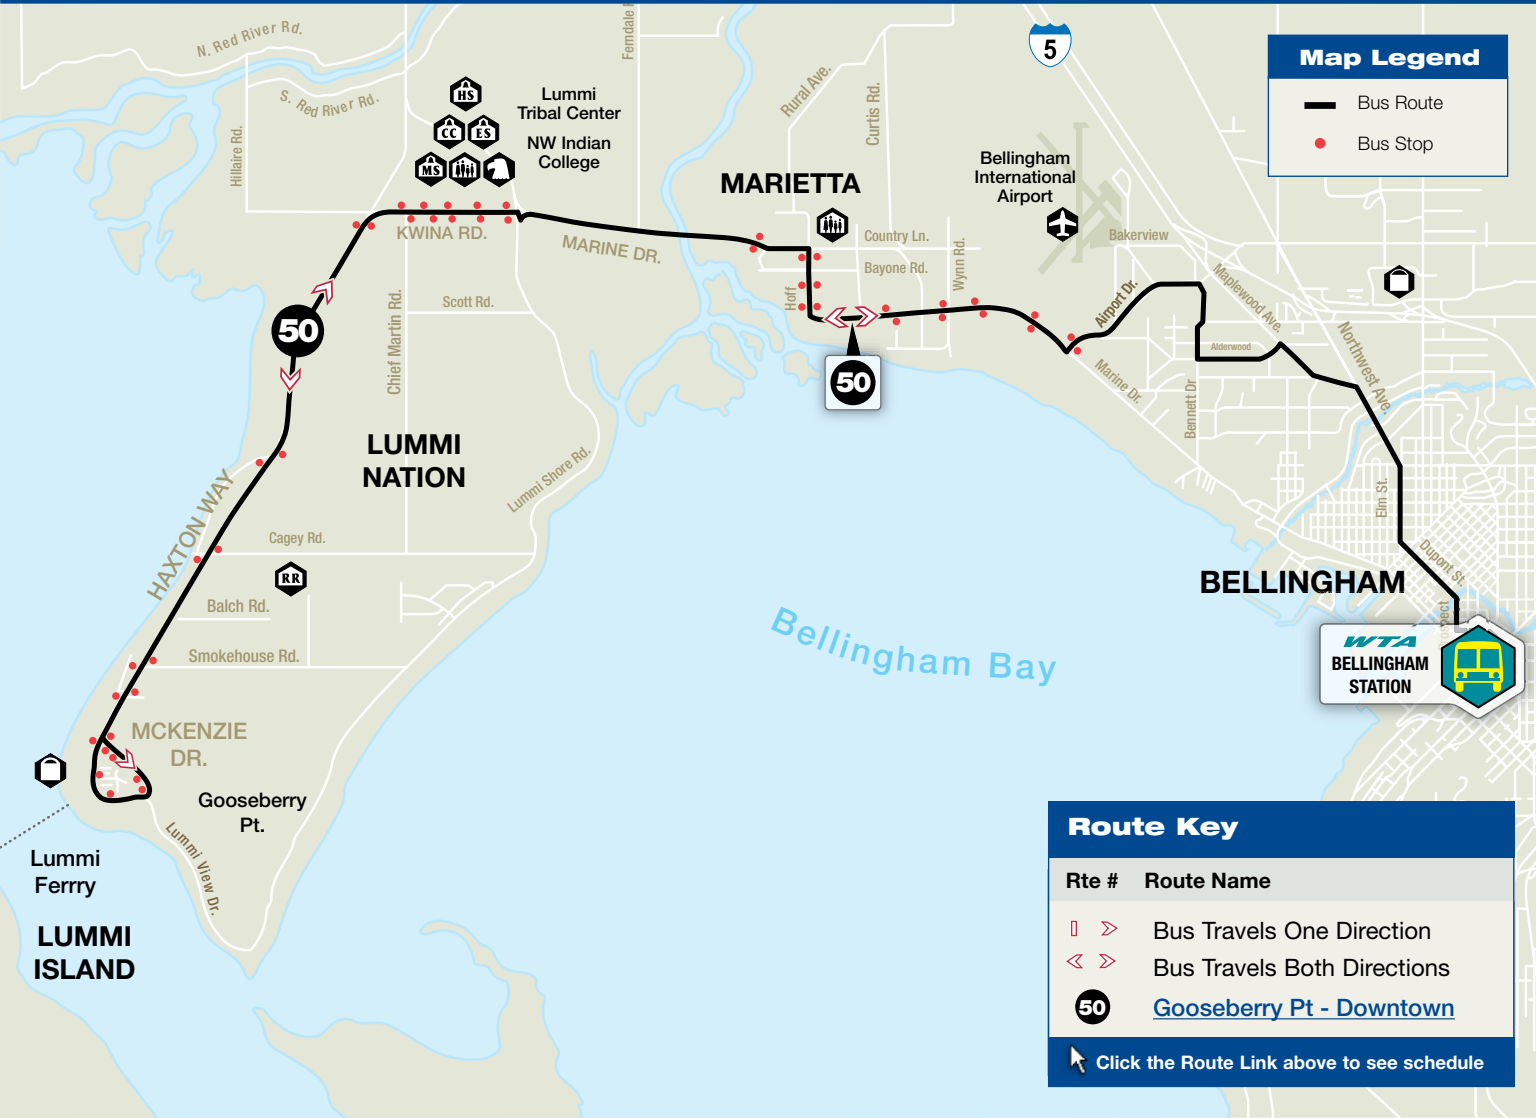

# Gooseberry Pt. - Route 50

### Map Legend

- Bus Route
- Bus Stop

### Route Key

Rte #	Route Name
	Bus Travels One Direction
	Bus Travels Both Directions
	<a href="#">Gooseberry Pt - Downtown</a>

Click the Route Link above to see schedule

**LUMMI NATION**

**MARIETTA**

**BELLINGHAM**

Alderwood

Bennett Dr.

Maplewood Ave.

Northwest Ave.

Elm St.

Dupont St.