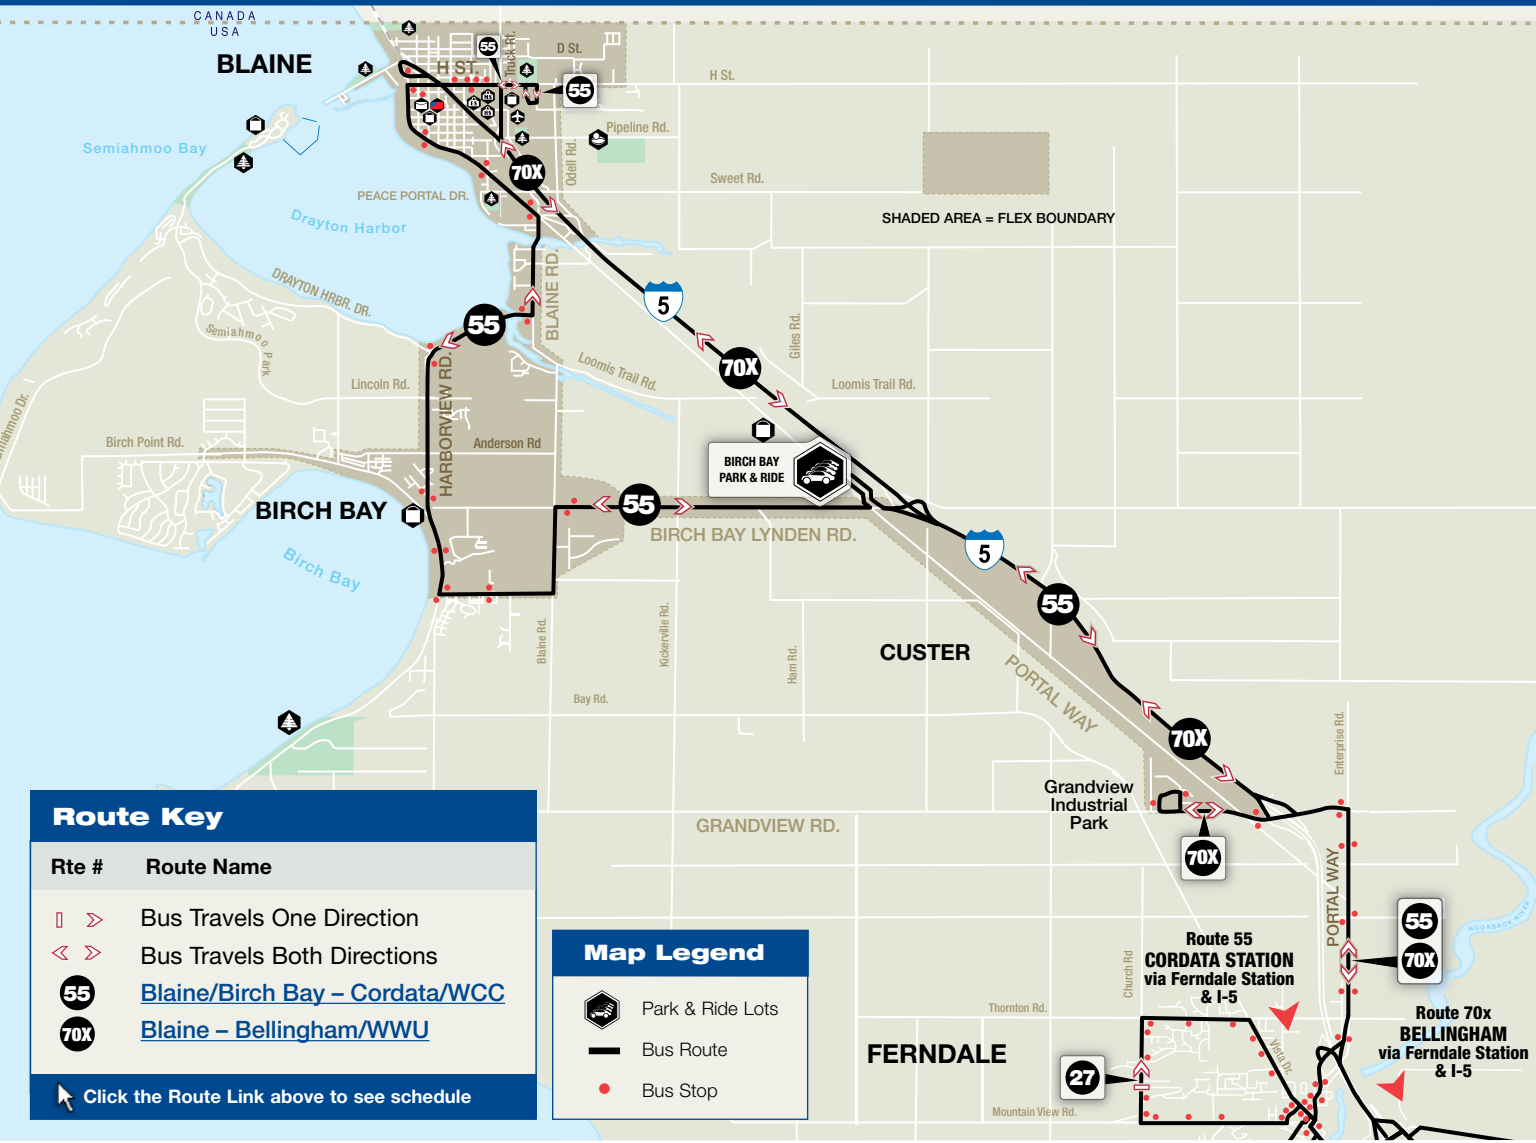

Blaine / Birch Bay - Routes 55 & 70X

Route Key

Rte #   Route Name

▮ > Bus Travels One Direction

< ▮ Bus Travels Both Directions

55 [Blaine/Birch Bay – Cordata/WCC](#)

70X [Blaine – Bellingham/WWU](#)

👉 Click the Route Link above to see schedule

Map Legend

- Park & Ride Lots
- Bus Route
- Bus Stop

SHADED AREA = FLEX BOUNDARY

BIRCH BAY PARK & RIDE

Route 70x
BELLINGHAM
via Ferndale Station
& I-5