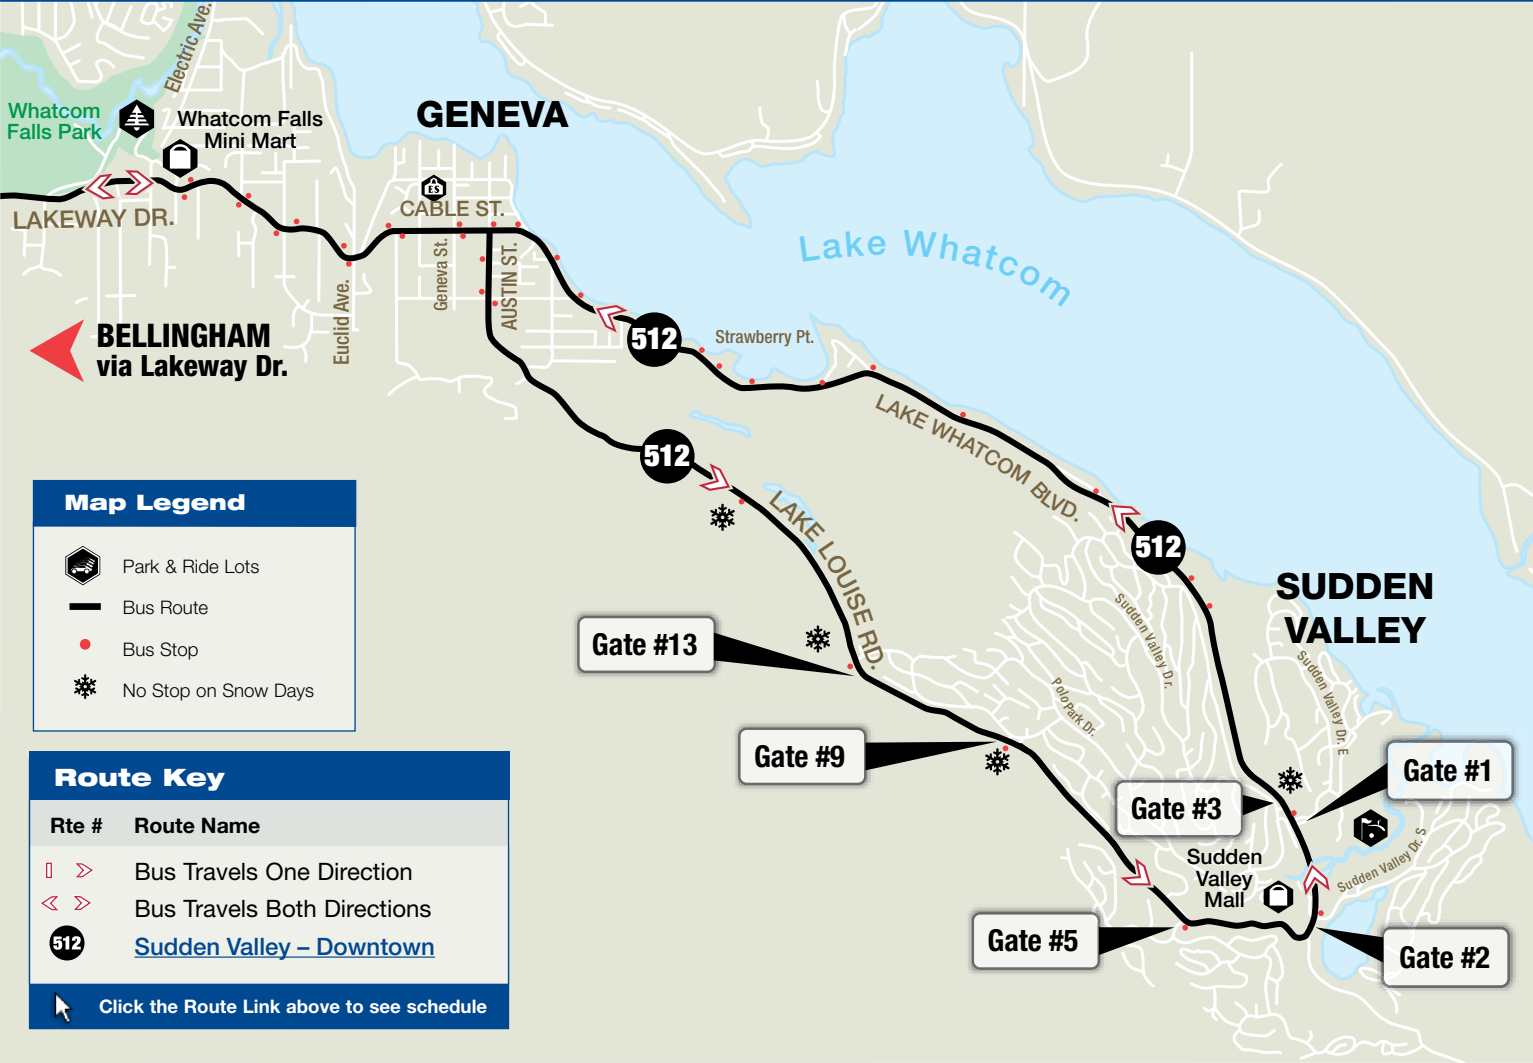

Sudden Valley - Route 512

Map Legend

-  Park & Ride Lots
-  Bus Route
-  Bus Stop
-  No Stop on Snow Days

Route Key

Rte #	Route Name
	Bus Travels One Direction
	Bus Travels Both Directions
512	Sudden Valley - Downtown

 [Click the Route Link above to see schedule](#)