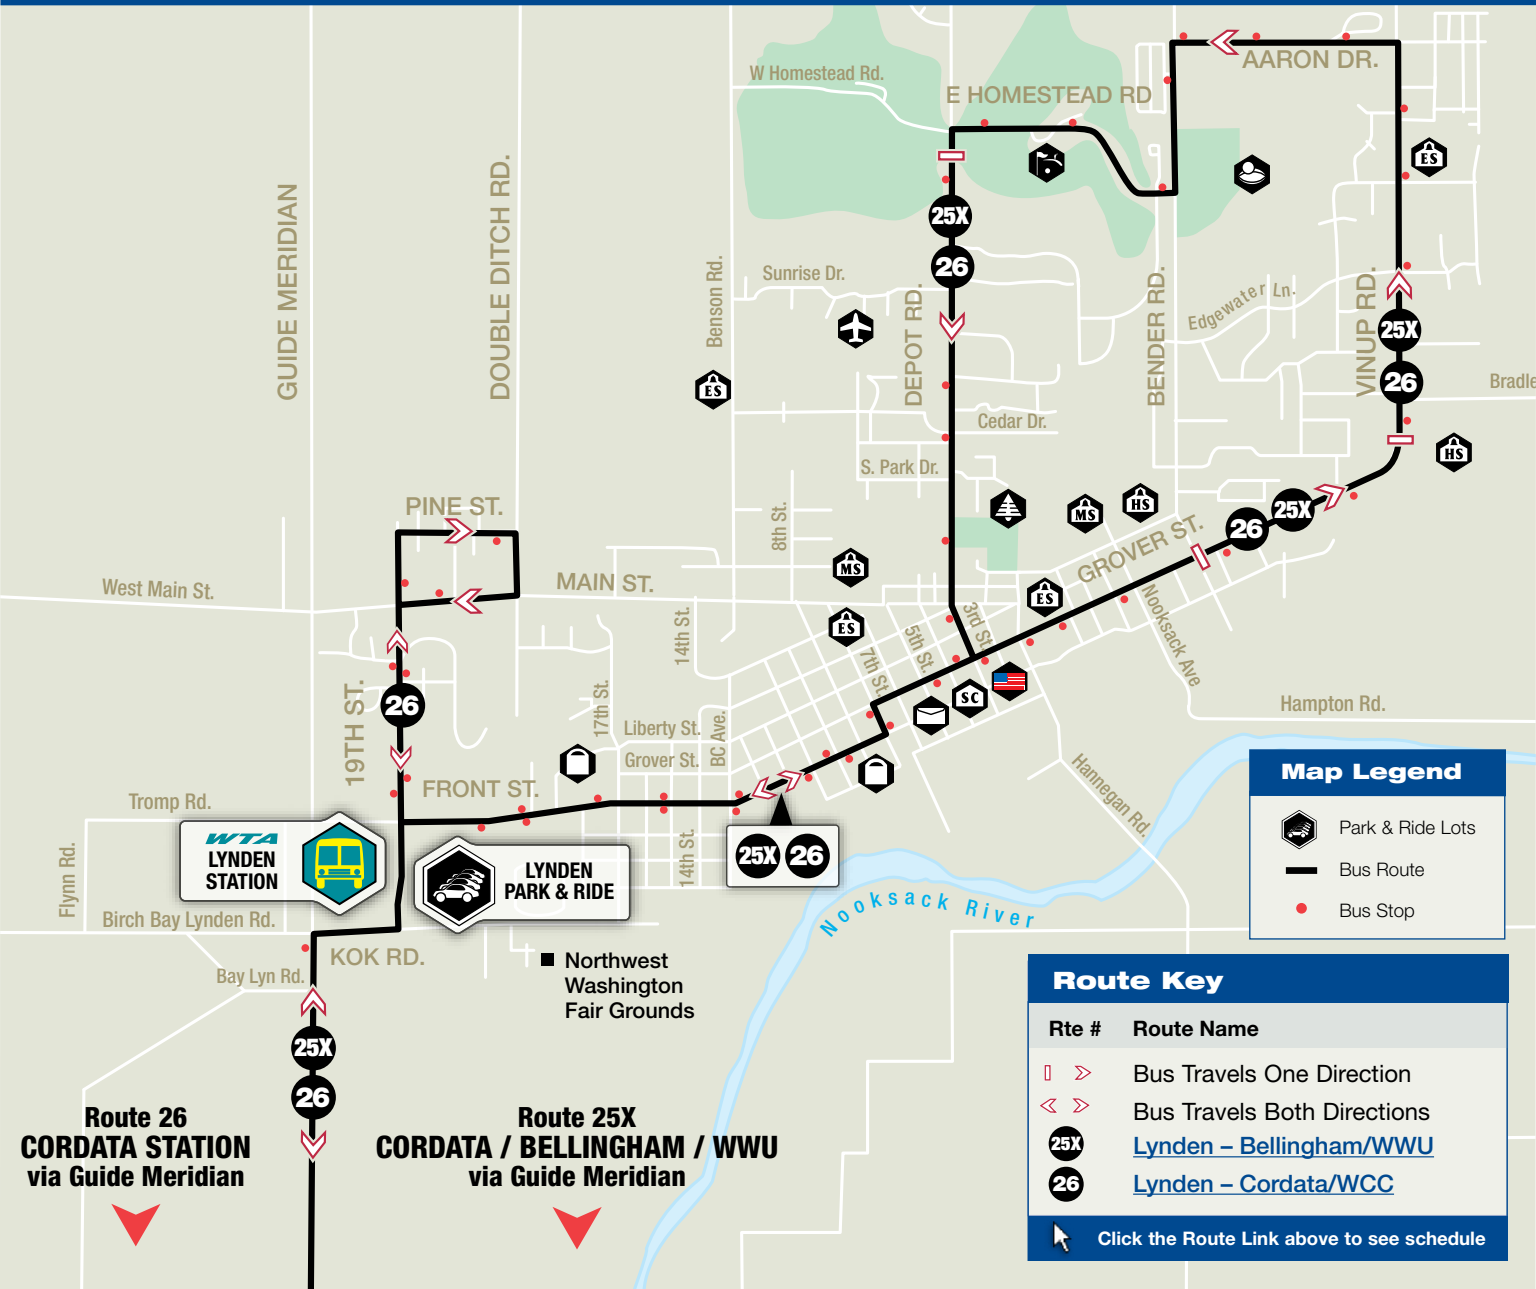

Lynden - Route 25X & 26

Map Legend

- Park & Ride Lots
- Bus Route
- Bus Stop

Route Key

Rte #	Route Name
	Bus Travels One Direction
	Bus Travels Both Directions
	Lynden - Bellingham/WWU
	Lynden - Cordata/WCC

Click the Route Link above to see schedule

Route 26
CORDATA STATION
via Guide Meridian

Route 25X
CORDATA / BELLINGHAM / WWU
via Guide Meridian

Northwest Washington Fair Grounds