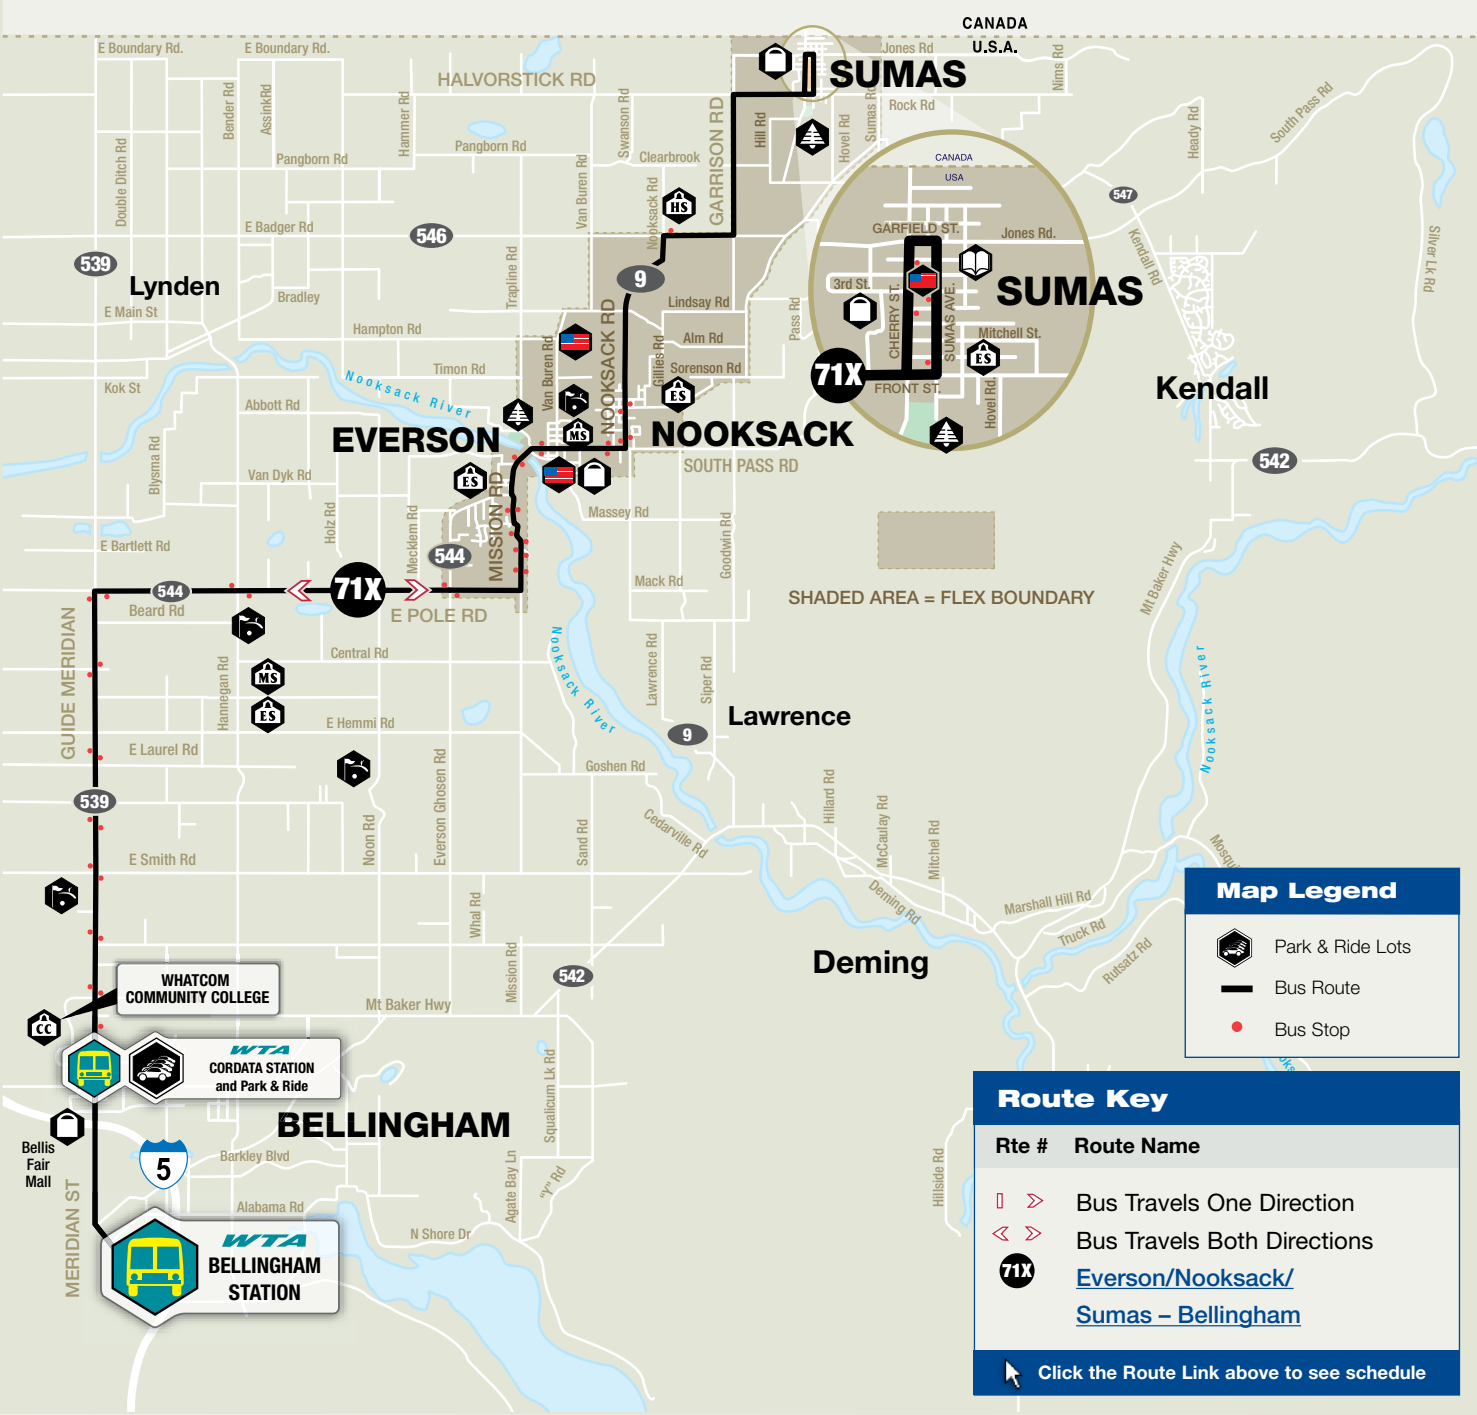

# Everson / Nooksack / Sumas - Route 71X

## Map Legend

-  Park & Ride Lots
-  Bus Route
-  Bus Stop

## Route Key

Rte #	Route Name
	Bus Travels One Direction
	Bus Travels Both Directions
	<a href="#">Everson/Nooksack/ Sumas - Bellingham</a>

 Click the Route Link above to see schedule

 **WHATCOM  
COMMUNITY COLLEGE**

 **WTA  
CORDATA STATION  
and Park & Ride**

 **WTA  
BELLINGHAM  
STATION**

SHADED AREA = FLEX BOUNDARY