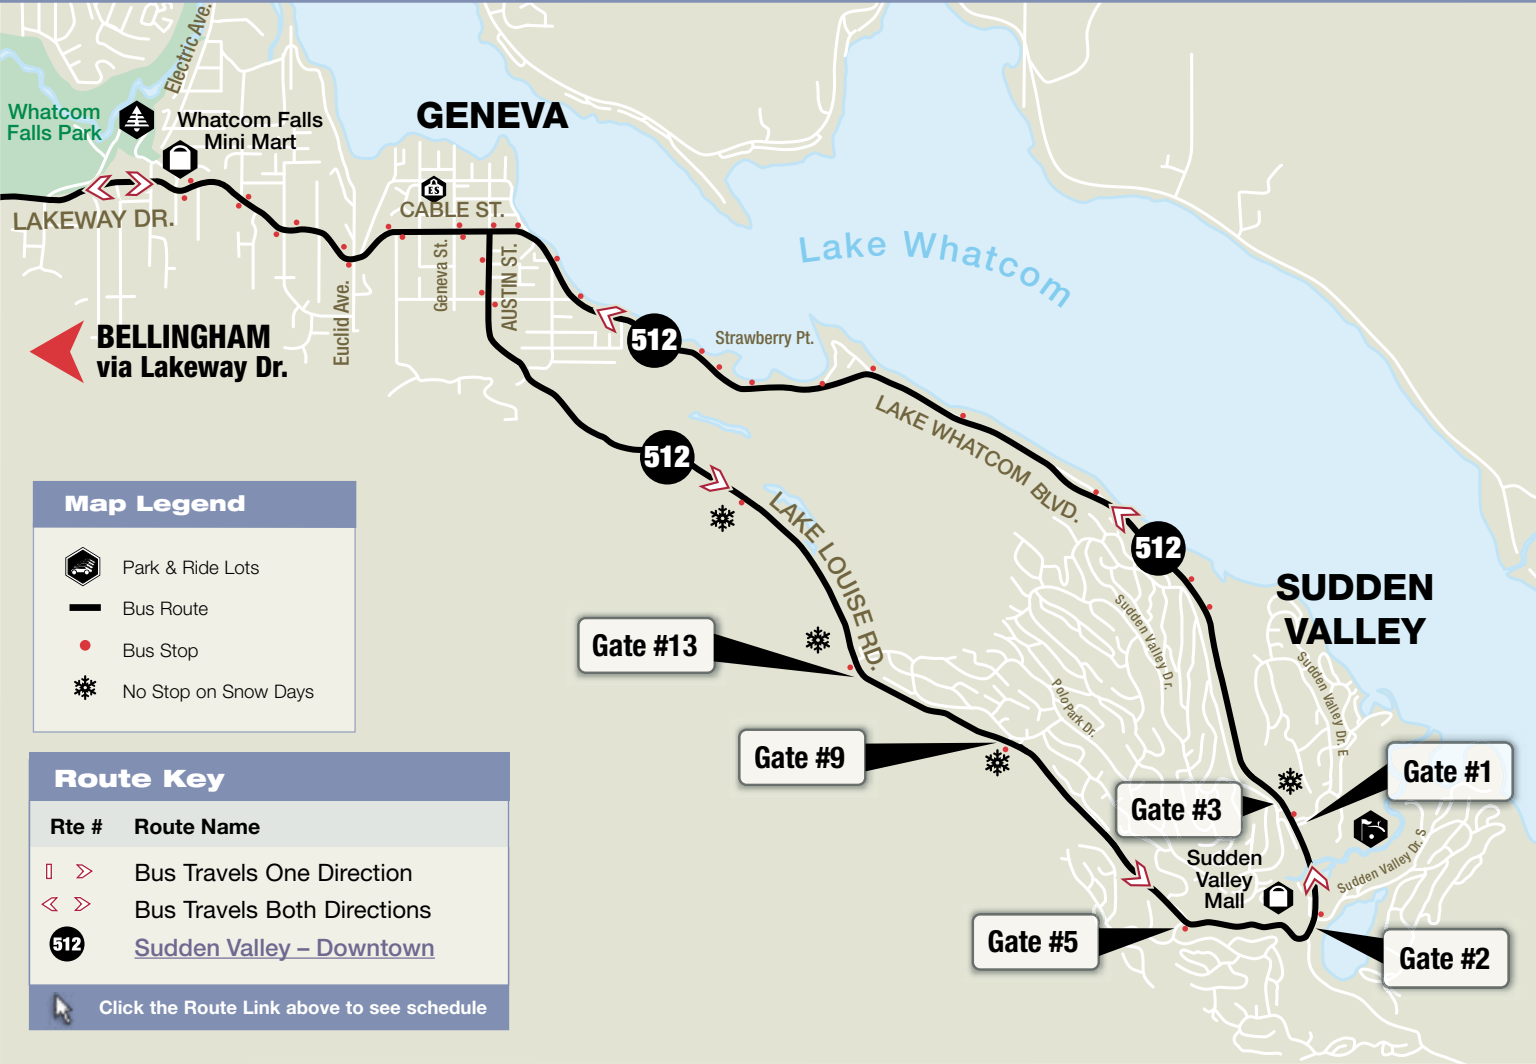

Sudden Valley - Route 512

BELLINGHAM
via Lakeway Dr.

Map Legend

-  Park & Ride Lots
-  Bus Route
-  Bus Stop
-  No Stop on Snow Days

Route Key

Rte #	Route Name
	Bus Travels One Direction
	Bus Travels Both Directions
512	<u>Sudden Valley - Downtown</u>

[Click the Route Link above to see schedule](#)