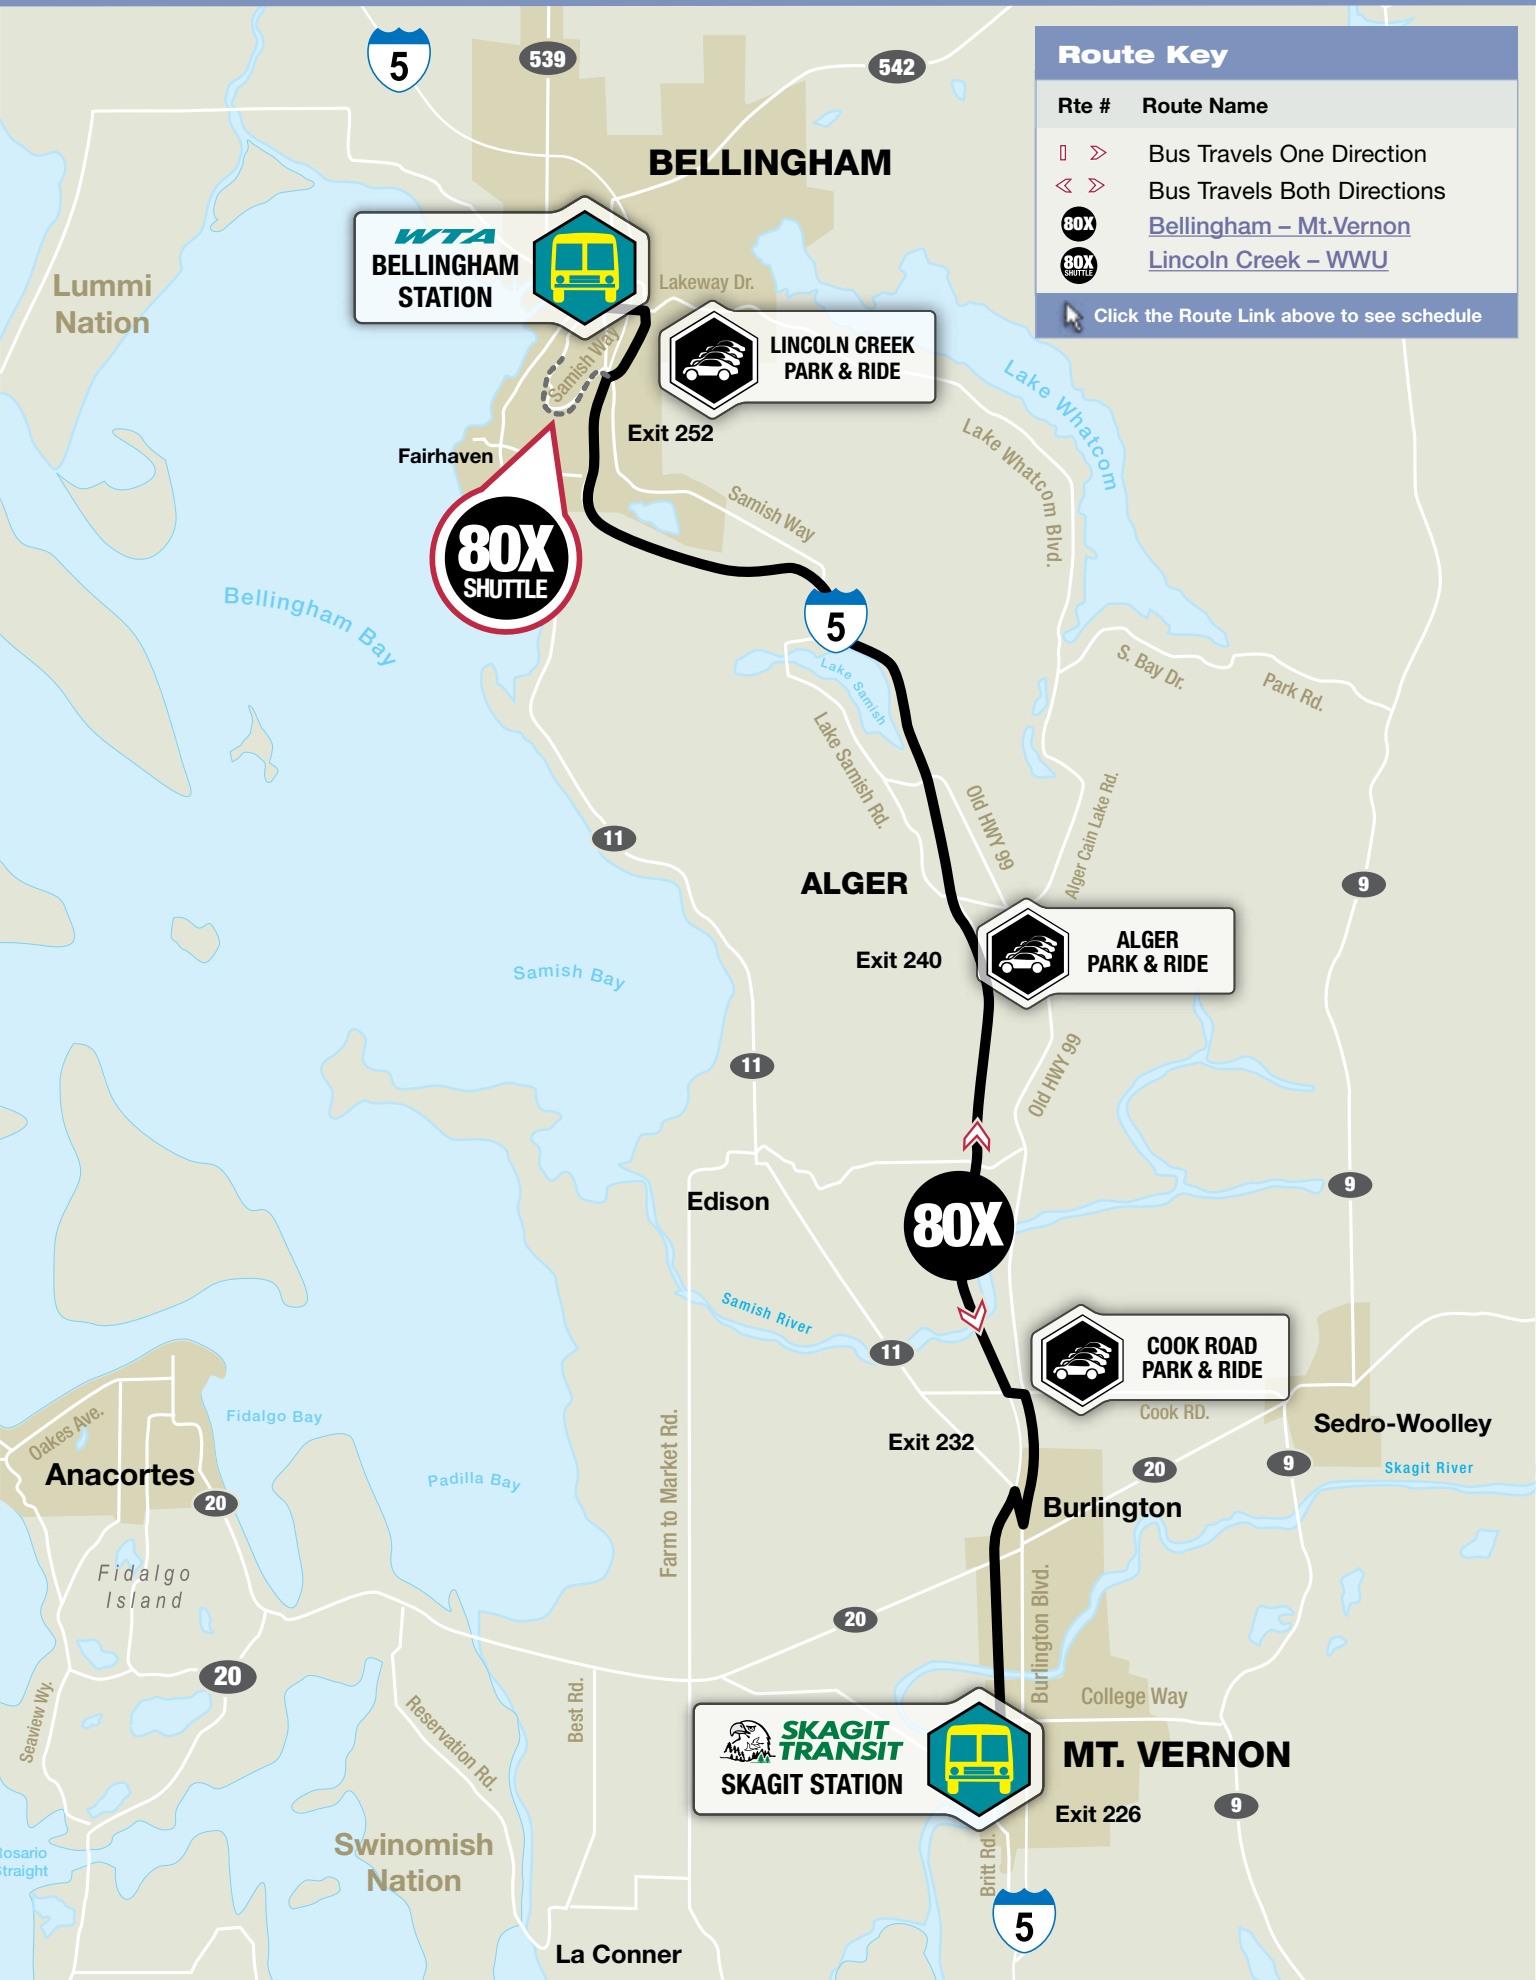

Skagit County / Mt. Vernon - Route 80X

Route Key

Rte #	Route Name
	Bus Travels One Direction
	Bus Travels Both Directions
	Bellingham - Mt.Vernon
	Lincoln Creek - WWU

 Click the Route Link above to see schedule

WTA
BELLINGHAM STATION

LINCOLN CREEK PARK & RIDE

ALGER PARK & RIDE

COOK ROAD PARK & RIDE

SKAGIT TRANSIT
SKAGIT STATION

MT. VERNON

Exit 226