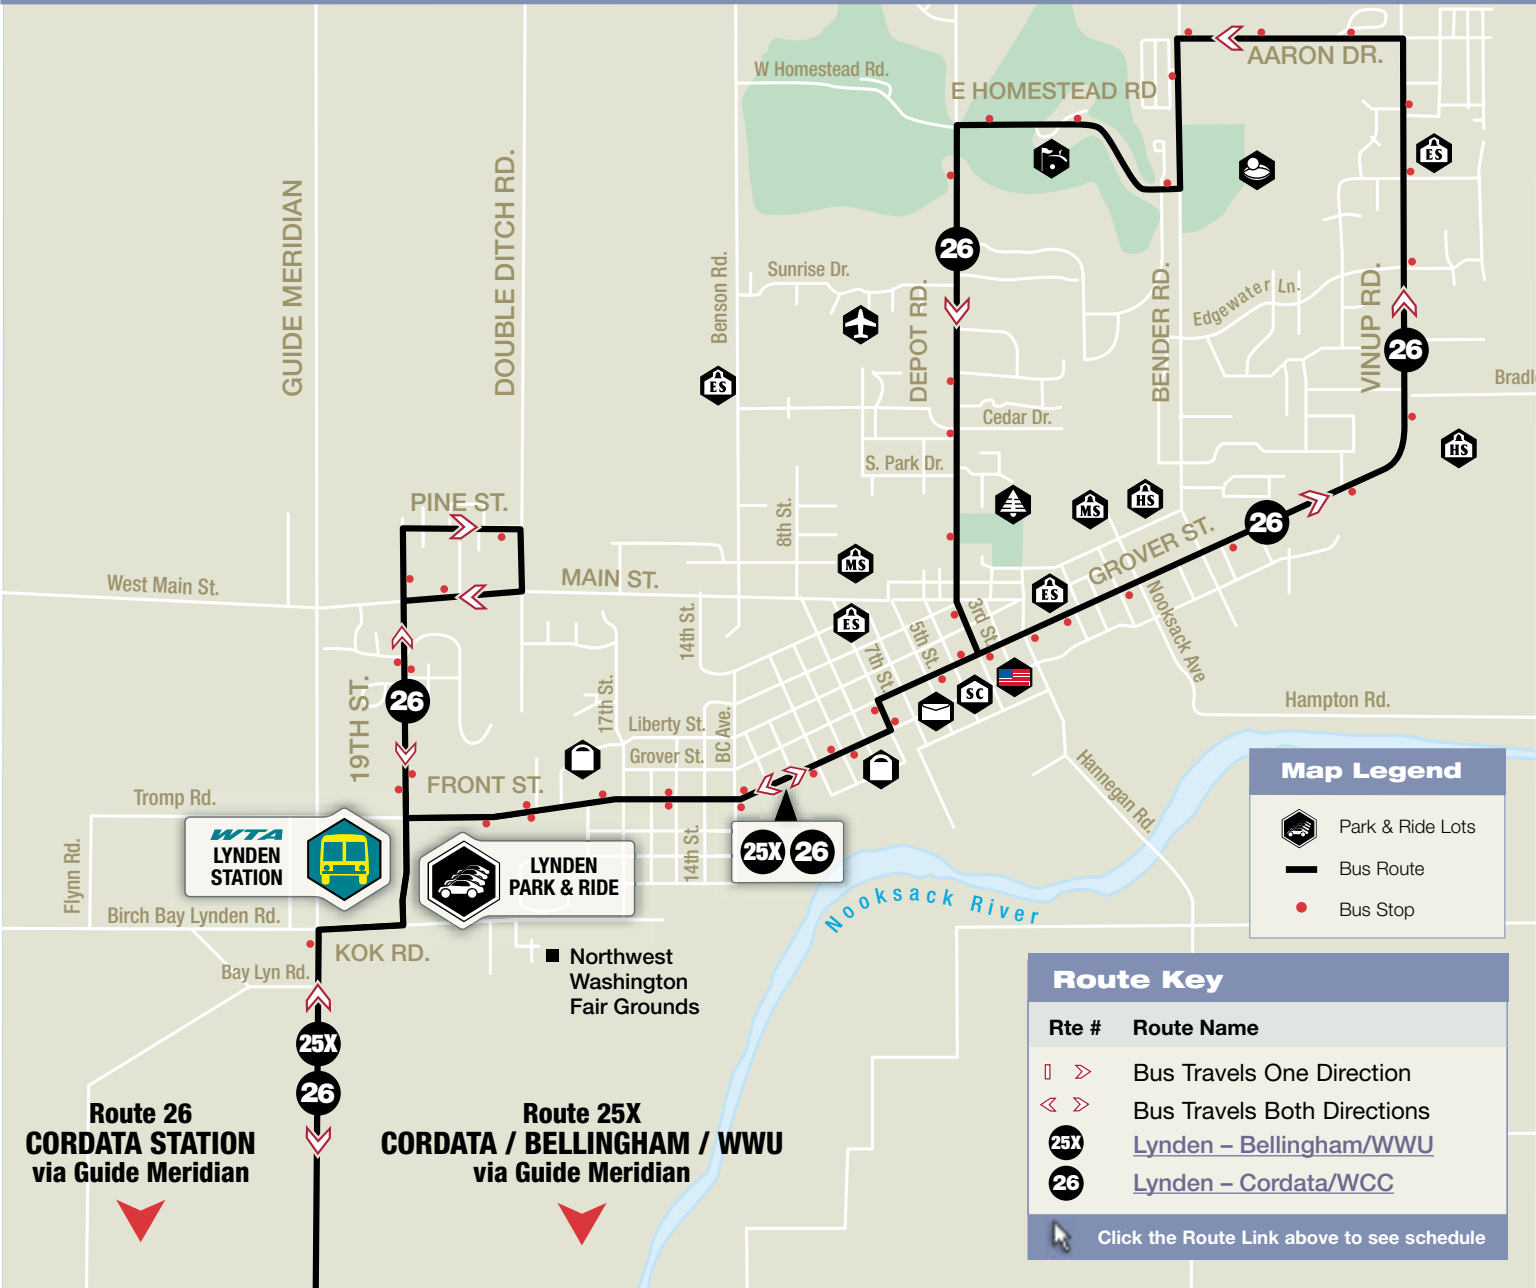

Lynden - Route 25X & 26

Map Legend

- Park & Ride Lots
- Bus Route
- Bus Stop

Route Key

| Rte # | Route Name |
|-------|---|
| | Bus Travels One Direction |
| | Bus Travels Both Directions |
| | Lynden - Bellingham/WWU |
| | Lynden - Cordata/WCC |

Click the Route Link above to see schedule

Route 26
CORDATA STATION
via Guide Meridian

Route 25X
CORDATA / BELLINGHAM / WWU
via Guide Meridian

WTA
LYNDEN STATION

LYNDEN PARK & RIDE

Northwest Washington Fair Grounds