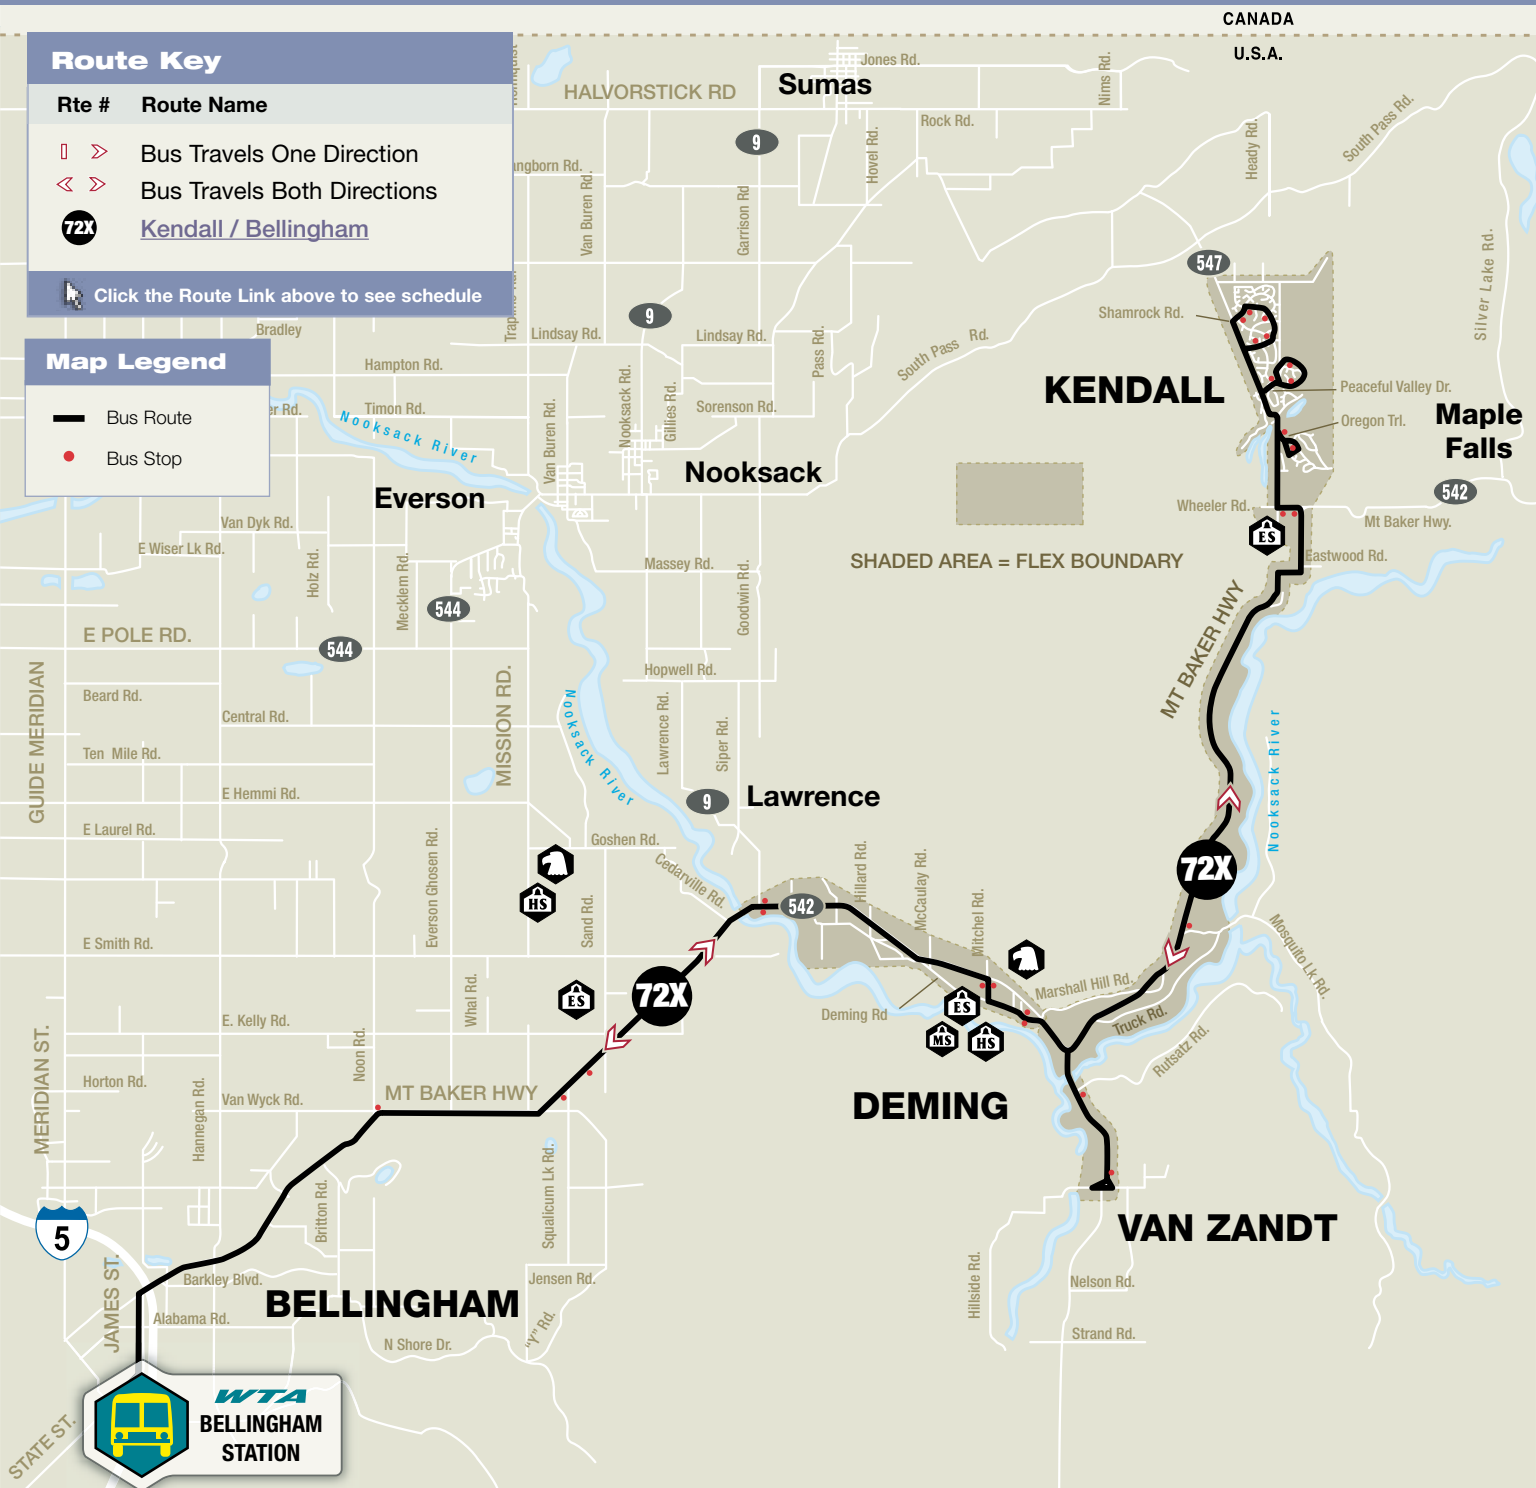

Kendall via Mt. Baker Hwy - Route 72X

Route Key

Rte # Route Name

-  Bus Travels One Direction
-  Bus Travels Both Directions

 [Kendall / Bellingham](#)

 Click the Route Link above to see schedule

Map Legend

-  Bus Route
-  Bus Stop

CANADA
U.S.A.

KENDALL

Maple Falls

SHADED AREA = FLEX BOUNDARY

BELLINGHAM

DEMING

VAN ZANDT

Lawrence

Nooksack

Everson

Sumas