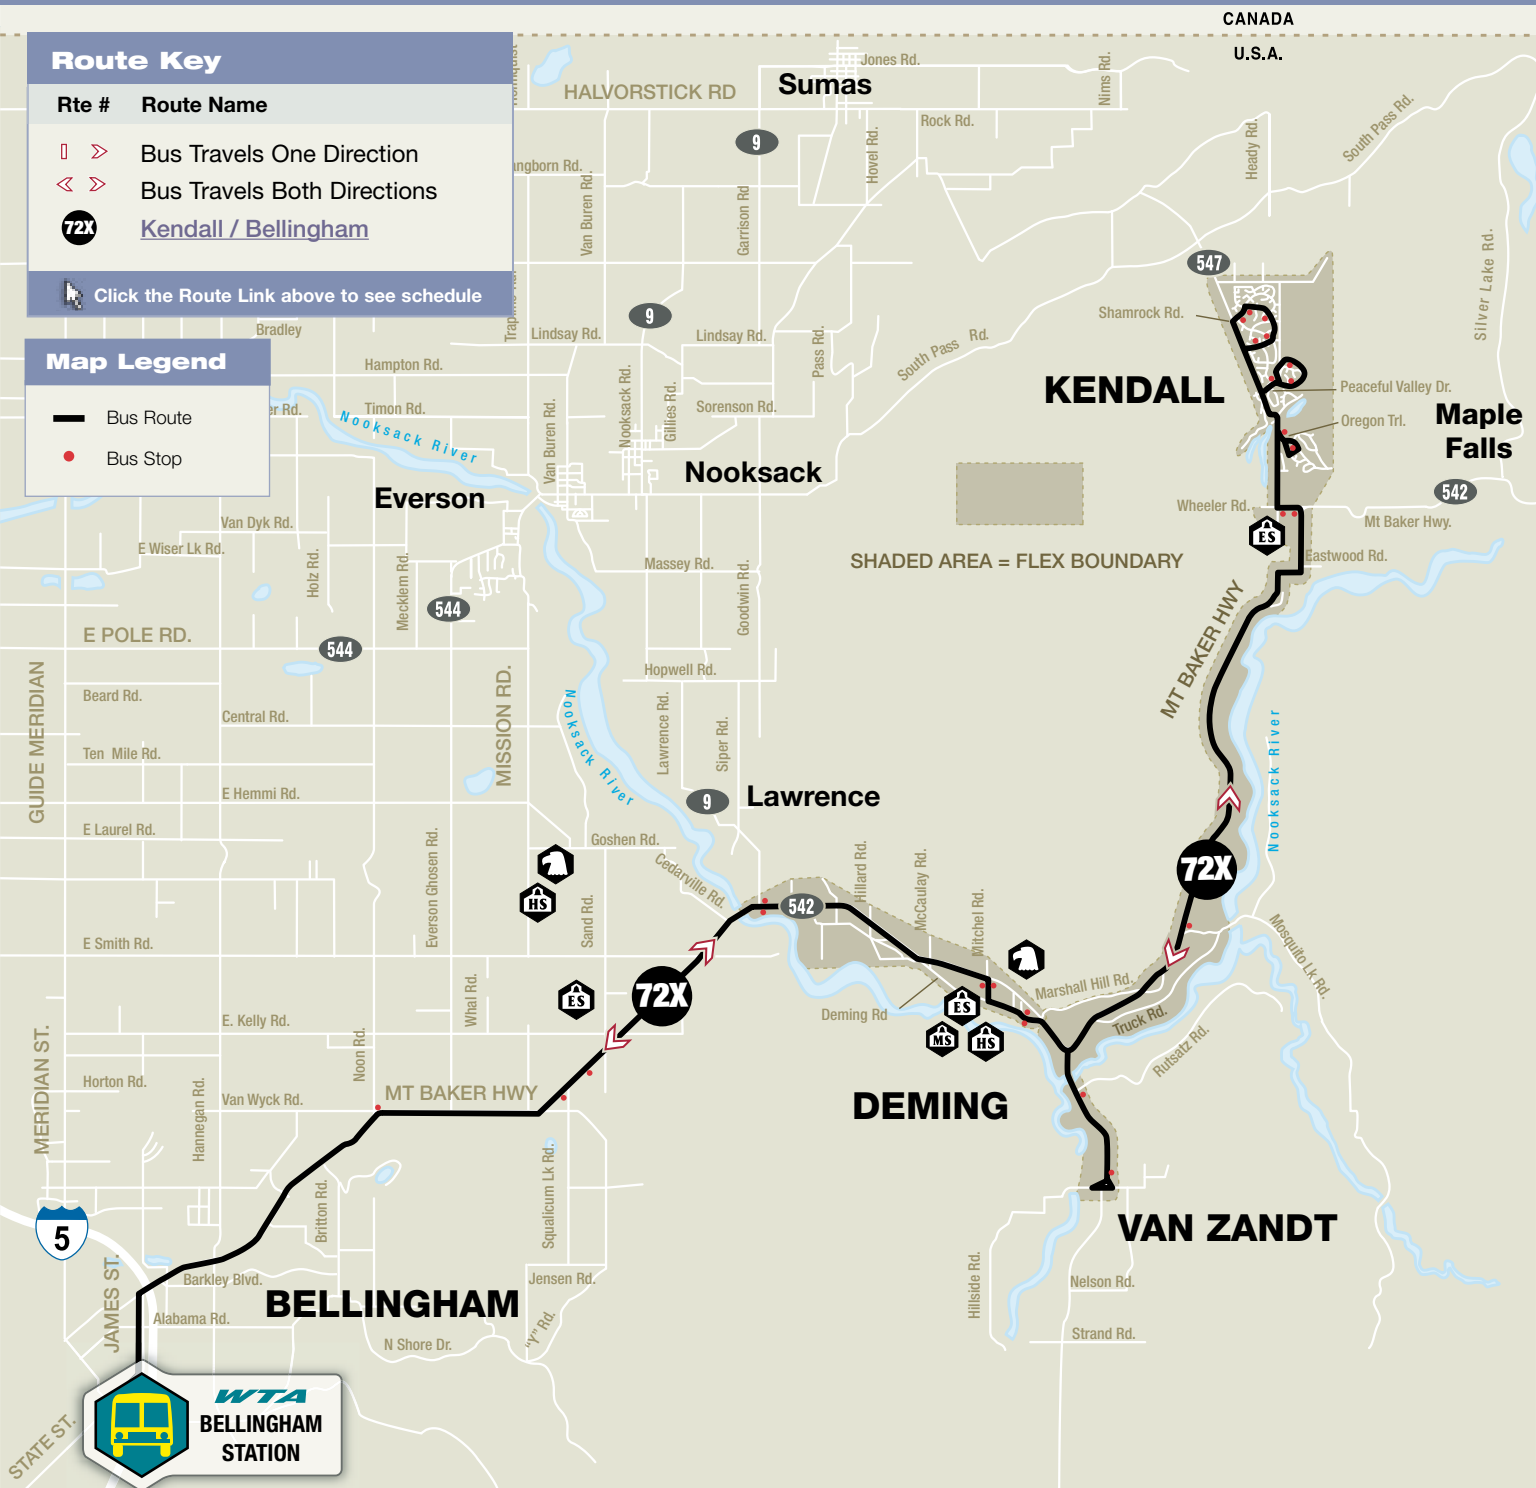

Kendall via Mt. Baker Hwy - Route 72X

Route Key

Rte # Route Name

-  Bus Travels One Direction
-  Bus Travels Both Directions

 [Kendall / Bellingham](#)

 Click the Route Link above to see schedule

Map Legend

-  Bus Route
-  Bus Stop

CANADA
U.S.A.

GUIDE MERIDIAN

MERIDIAN ST.

5

STATE ST.

SHADED AREA = FLEX BOUNDARY

BELLINGHAM

MT BAKER HWY

MISSION RD.

HALVORSTICK RD

Lindsay Rd.

Nooksack Rd.

Van Buren Rd.

Massey Rd.

Hopwell Rd.

Lawrence Rd.

Goshen Rd.

Sand Rd.

ES

MS

HS

MS

HS