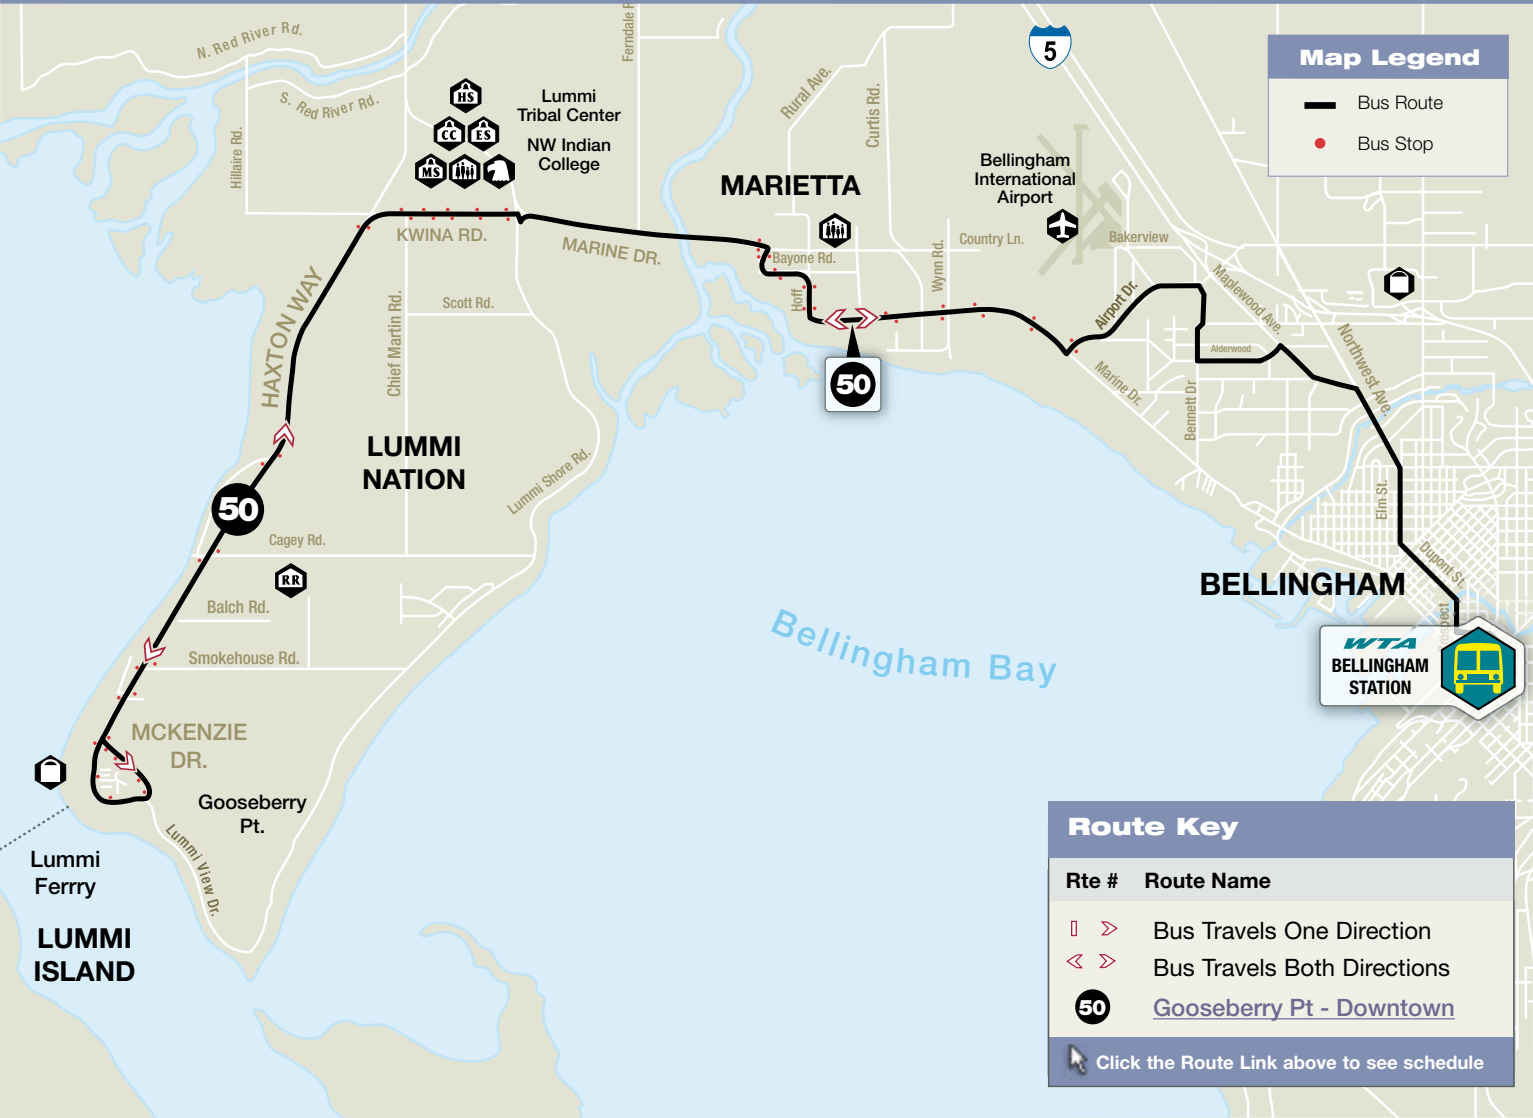

Gooseberry Pt. - Route 50

Map Legend

- Bus Route
- Bus Stop

Route Key

Rte #	Route Name
	Bus Travels One Direction
	Bus Travels Both Directions
	Gooseberry Pt - Downtown

Click the Route Link above to see schedule