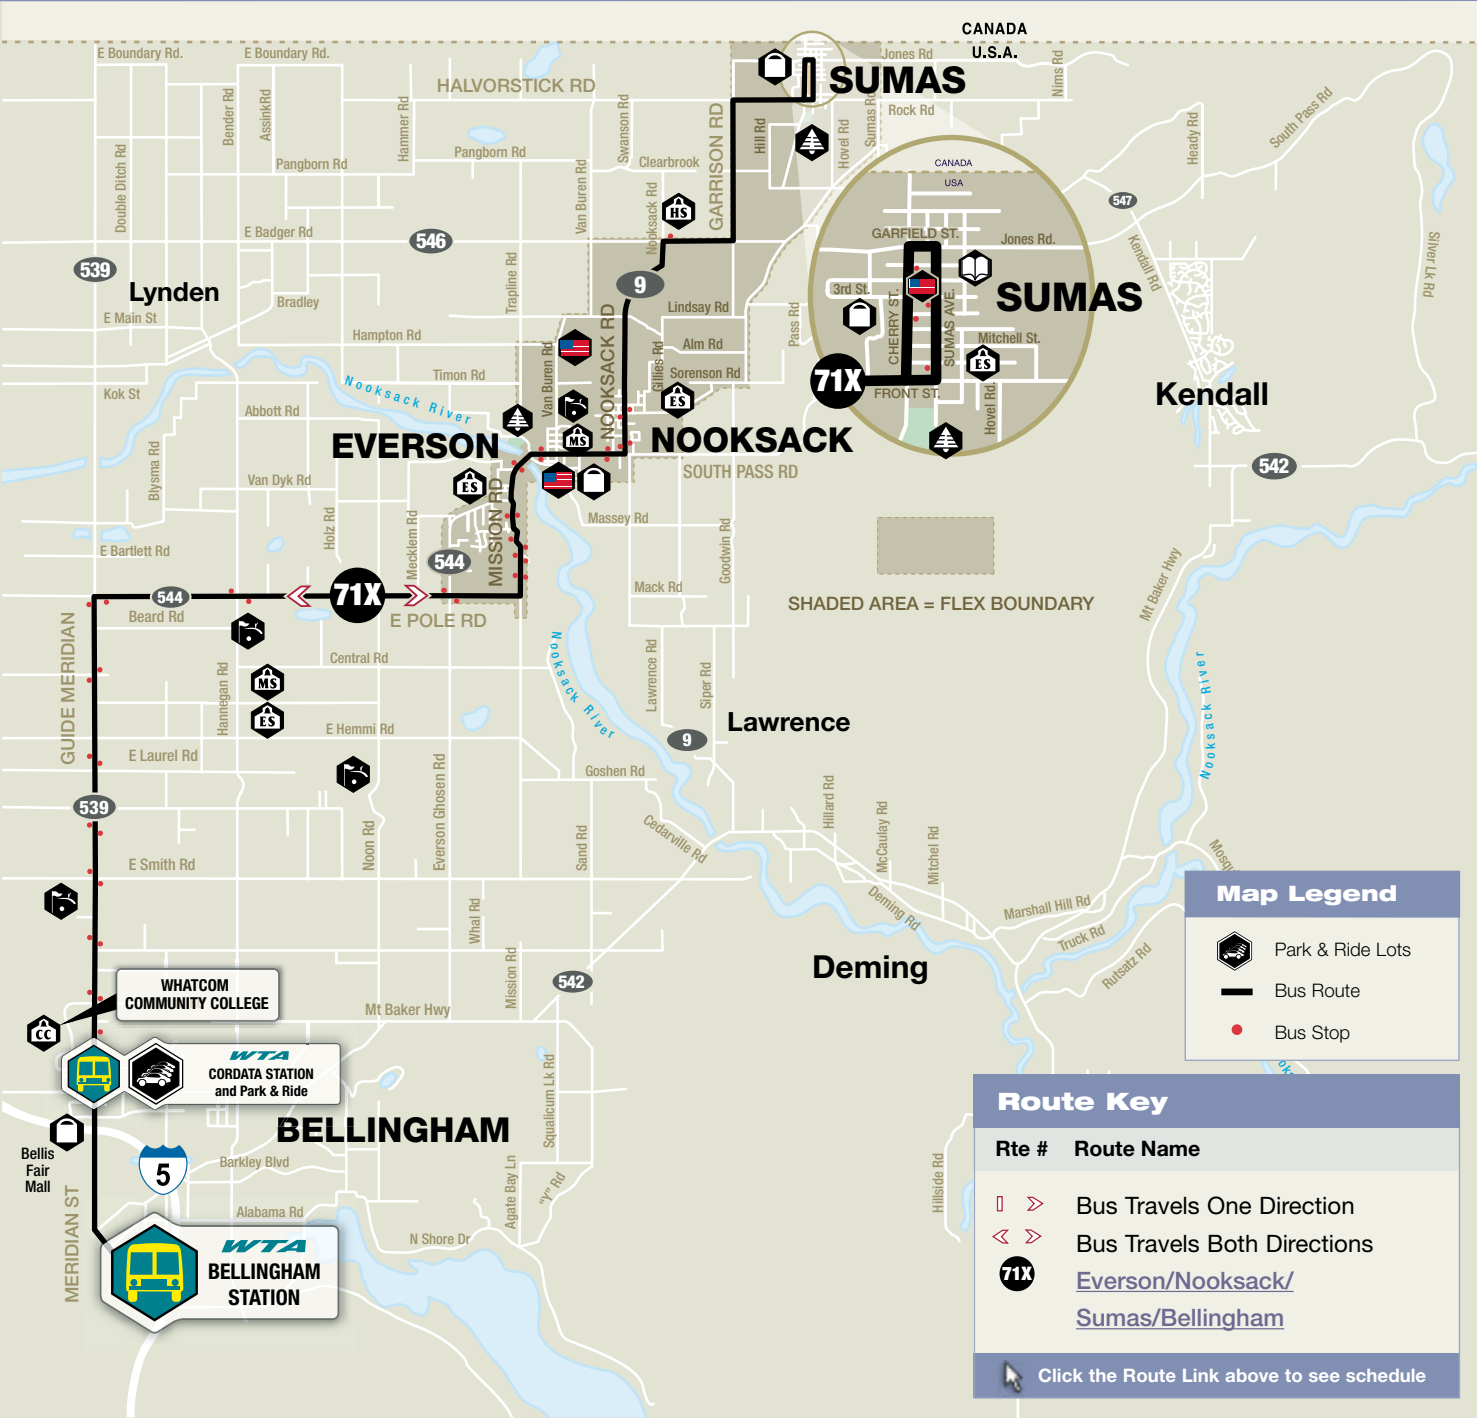

Everson / Nooksack / Sumas - Route 71X

Map Legend

-  Park & Ride Lots
-  Bus Route
-  Bus Stop

Route Key

Rte #	Route Name
	Bus Travels One Direction
	Bus Travels Both Directions
	Everson/Nooksack/ Sumas/Bellingham

 Click the Route Link above to see schedule