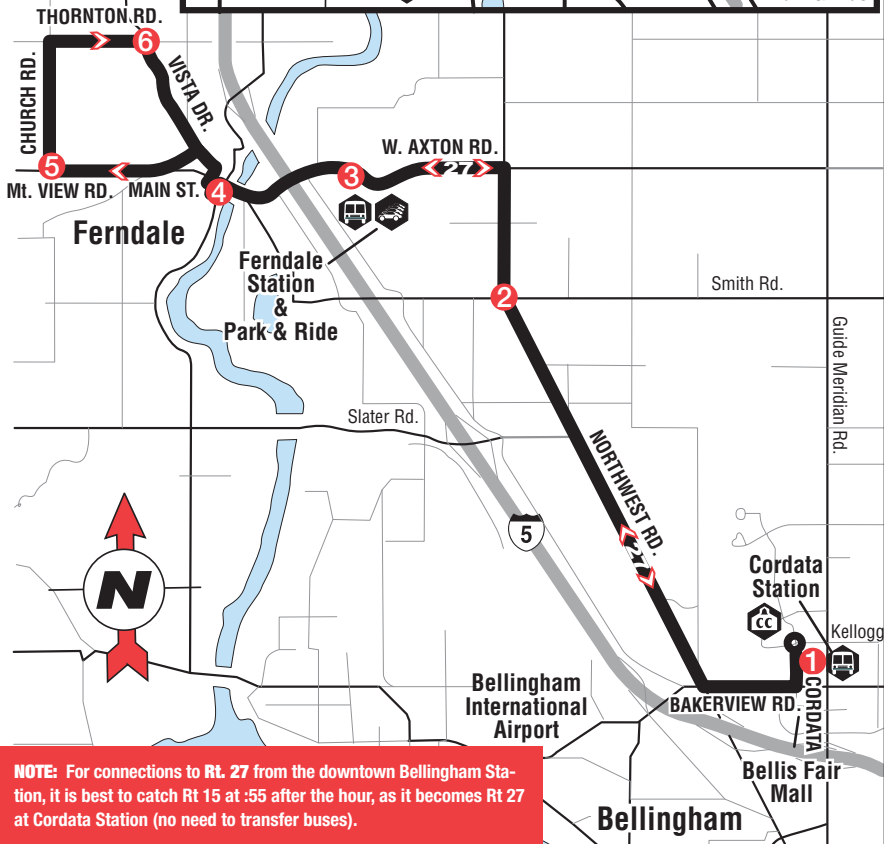

27 Ferndale 27 Cordata/WCC

NOTE: For connections to Rt. 27 from the downtown Bellingham Station, it is best to catch Rt 15 at :55 after the hour, as it becomes Rt 27 at Cordata Station (no need to transfer buses).