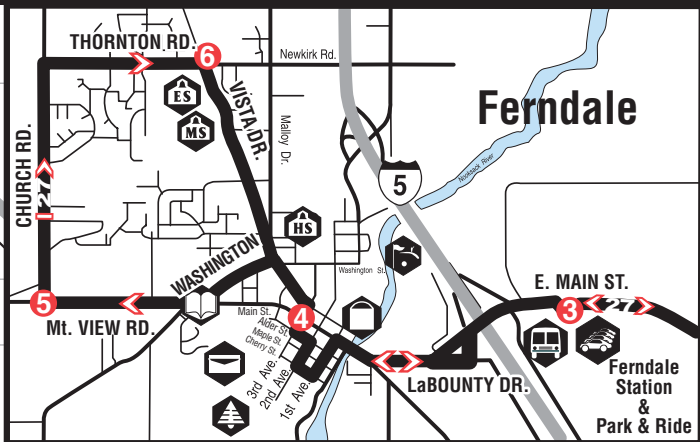

27 Ferndale 27 Cordata/WCC

NOTE: For connections to Rt. 27 from the downtown Bellingham Station, it is best to catch Rt 15 at :55 after the hour, as it becomes Rt 27 at Cordata Station (no need to transfer buses).