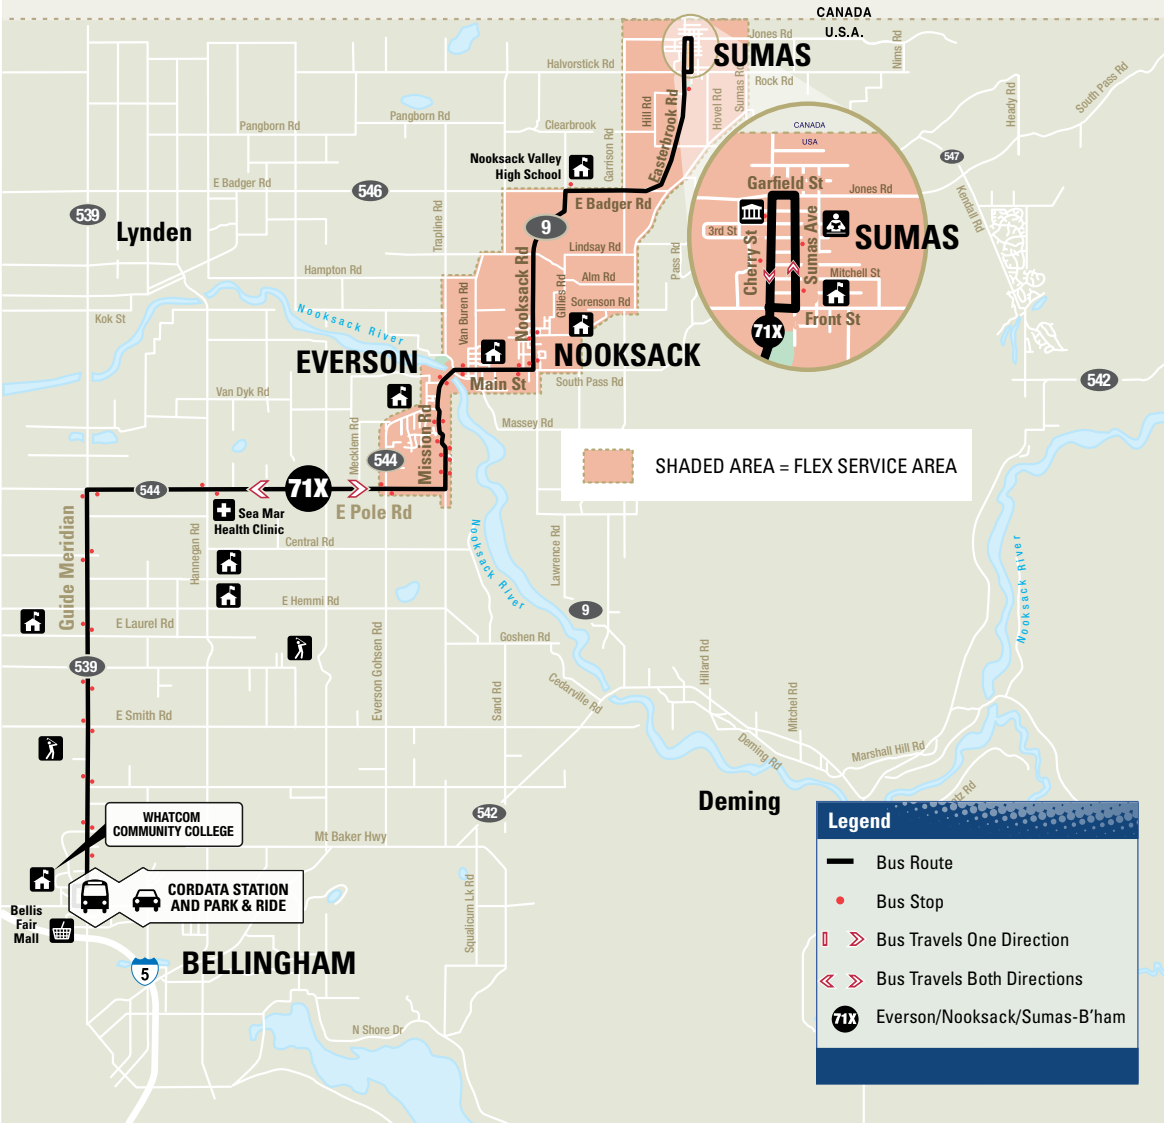

Everson / Nooksack / Sumas – Route 71X

SHADED AREA = FLEX SERVICE AREA

Legend

- Bus Route
- Bus Stop
- Bus Travels One Direction
- Bus Travels Both Directions
- Everson/Nooksack/Sumas-B'ham