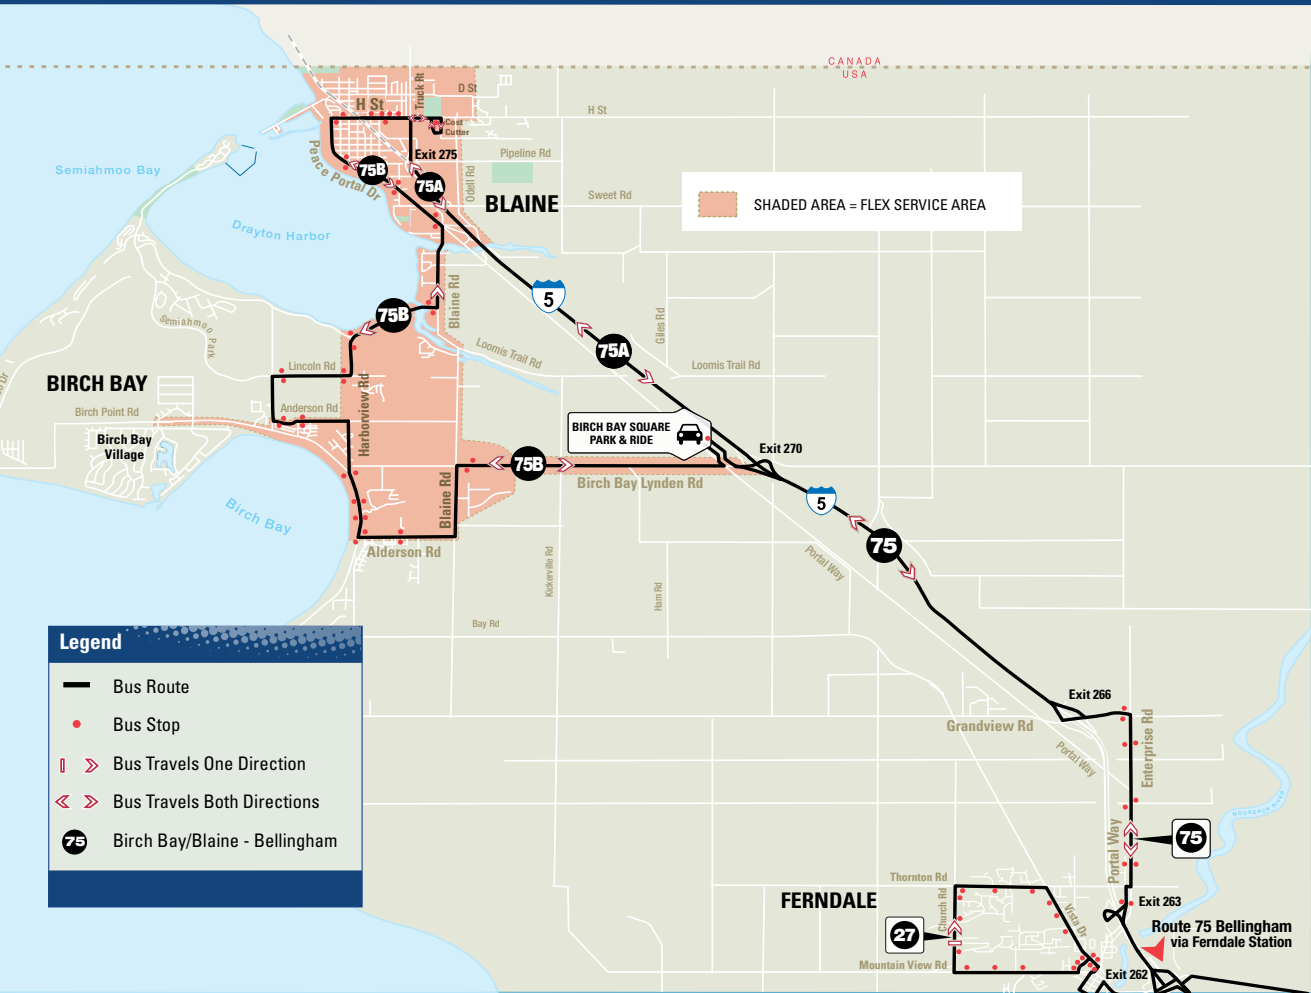

Blaine / Birch Bay - Route 75

CANADA
USA

SHADED AREA = FLEX SERVICE AREA

BIRCH BAY SQUARE
PARK & RIDE

Legend

- Bus Route
- Bus Stop
- Bus Travels One Direction
- Bus Travels Both Directions
- Birch Bay/Blaine - Bellingham

Route 75 Bellingham
via Ferndale Station